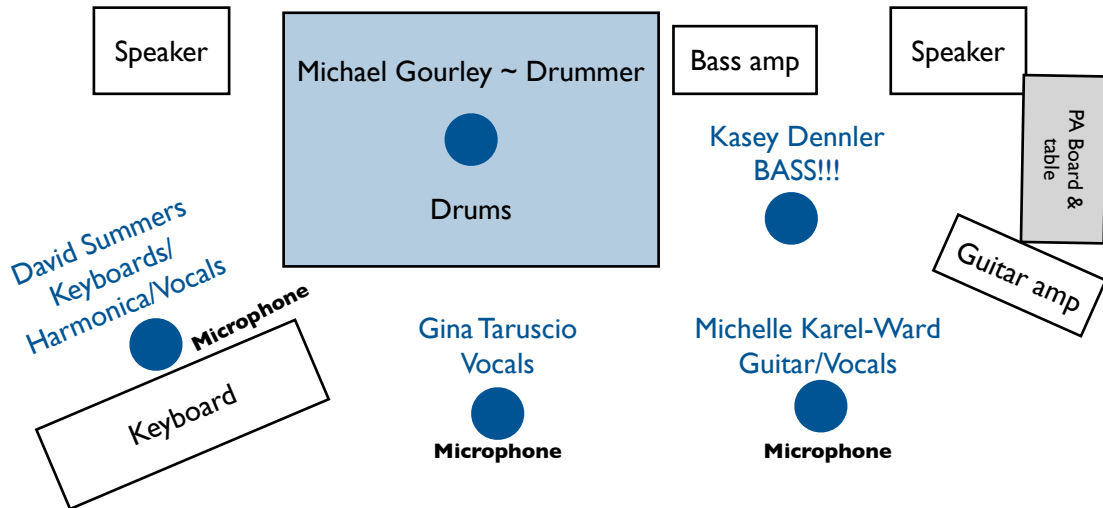

Stage Plot/Tech Rider

Stage Plot –small venue

Minimum space needs: 16'w x 12'd

Instrument Microphones**

- 1 guitar amplifier
- 2 XLR mic cables harmonica/guitar amplifier
- 1 each for Kick and Snare
- OH Pair for Drum Kit

Instrument Out

XLR from Bass Amp

**Instrument Mics optional in small venues – Check with Michelle Karel-Ward or David Summers

Vocal Microphones

3 on front line

AC

2 amplifiers in the back line 1 pedal board (for harmonica) on front line

Monitors

4 required: 1 backline, 3 frontline

ADDITIONAL NOTES: If a Sound System is to be provided by The ColdRailBlues Band, the booking agent/venue agrees to provide adequate access to power utilities for performer's PA (Yamaha EMX 3000 Powered Mixer System)