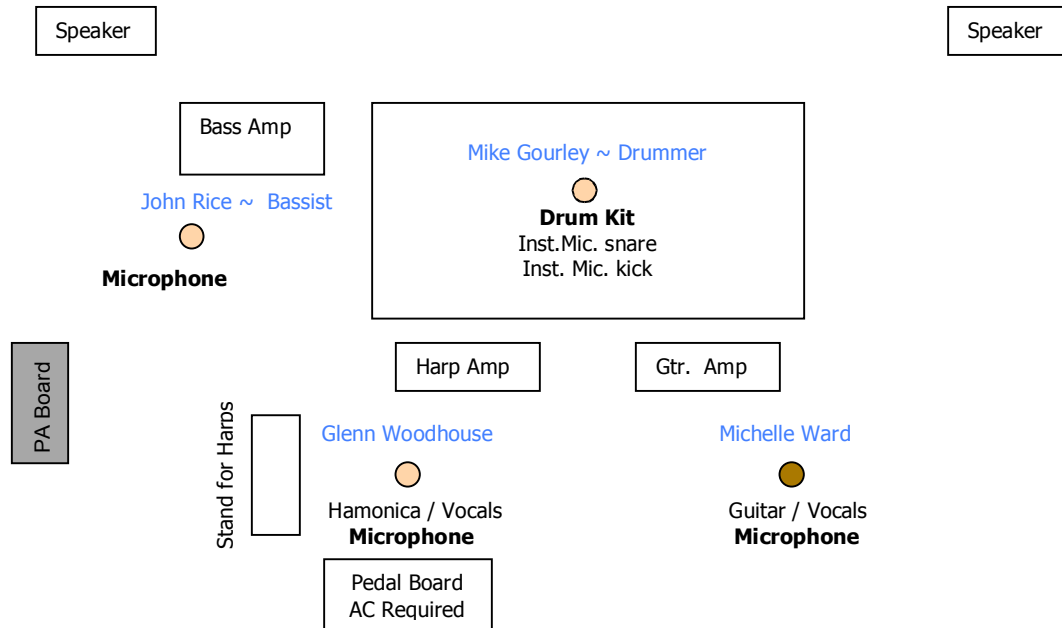

Stage Plot/Tech Rider

The ColdRail Blues Band

Stage Plot – small venue

Minimum space needs: 16'w x 12' d

Instrument Microphones**

- 1 guitar amplifier
- 1 harmonica/guitar amplifier
- 1 each for Kick and Snare
- OH Pair for Drum Kit

Instrument Out

- XLR from Bass Amp

**Instrument Mics optional in small venues – Check with Michelle Ward or Glenn Woodhouse

Vocal Microphones

- 2 on front line
- 1 half way back for Bassist (John)

AC

- 3 amplifiers in the back line
- 1 pedal board (for harmonica) on front line

Monitors

- 4 required

ADDITIONAL NOTES: If a Sound System is to be provided by **The ColdRail Blues Band**, the booking agent/venue agrees to provide adequate access to power utilities for performer's PA