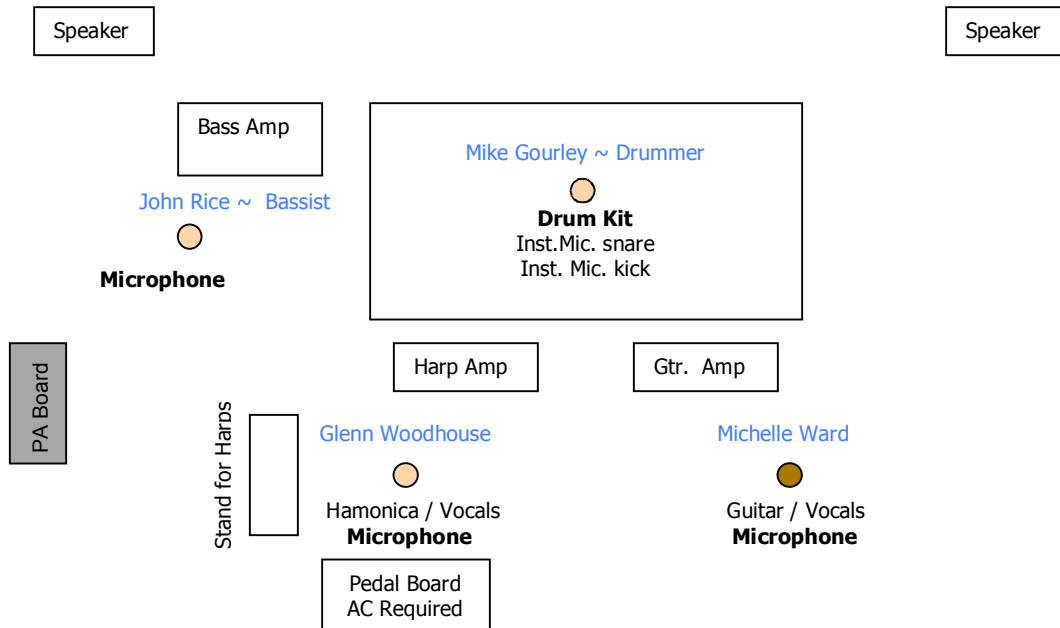

Stage Plot/Tech Rider

The ColdRail Blues Band

Stage Plot – small venue

Minimum space needs: 16'w x 12' d

Instrument Microphones**

- 1 guitar amplifier
- 2 XLR mic cables harmonica/guitar amplifier
- 1 each for Kick and Snare
- OH Pair for Drum Kit

Instrument Out

XLR from Bass Amp

**Instrument Mics optional in small venues – Check with Michelle Ward or Glenn Woodhouse

Vocal Microphones

- 2 on front line
- 1 half way back for Bassist (John)

AC

- 3 amplifiers in the back line
- 1 pedal board (for harmonica) on front line

Monitors

- 4 required

ADDITIONAL NOTES: If a Sound System is to be provided by **The ColdRail Blues Band**, the booking agent/venue agrees to provide adequate access to power utilities for performer's PA (Yamaha EMX 3000 Powered Mixer System).