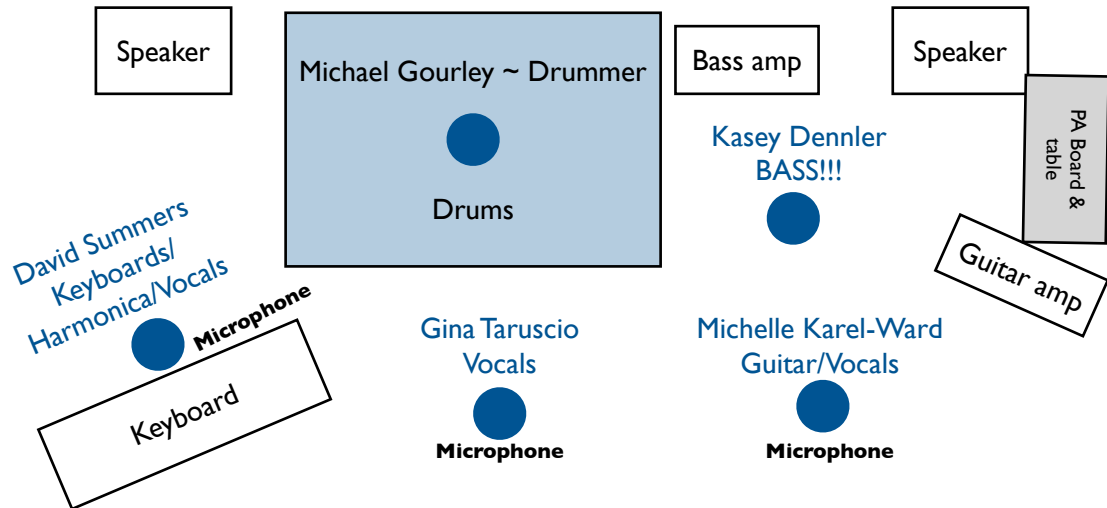

# Stage Plot/Tech Rider

**Stage Plot** –small venue

**Minimum space needs: 16'w x 12'd**

## **Instrument Microphones\*\***

- 1 guitar amplifier
- 2 XLR mic cables harmonica/guitar amplifier
- 1 each for Kick and Snare
- OH Pair for Drum Kit

## **Instrument Out**

XLR from Bass Amp

\*\*Instrument Mics optional in small venues – Check with Michelle Karel-Ward or David Summers

## **AC**

2 amplifiers in the back line 1 pedal board (for harmonica) on front line