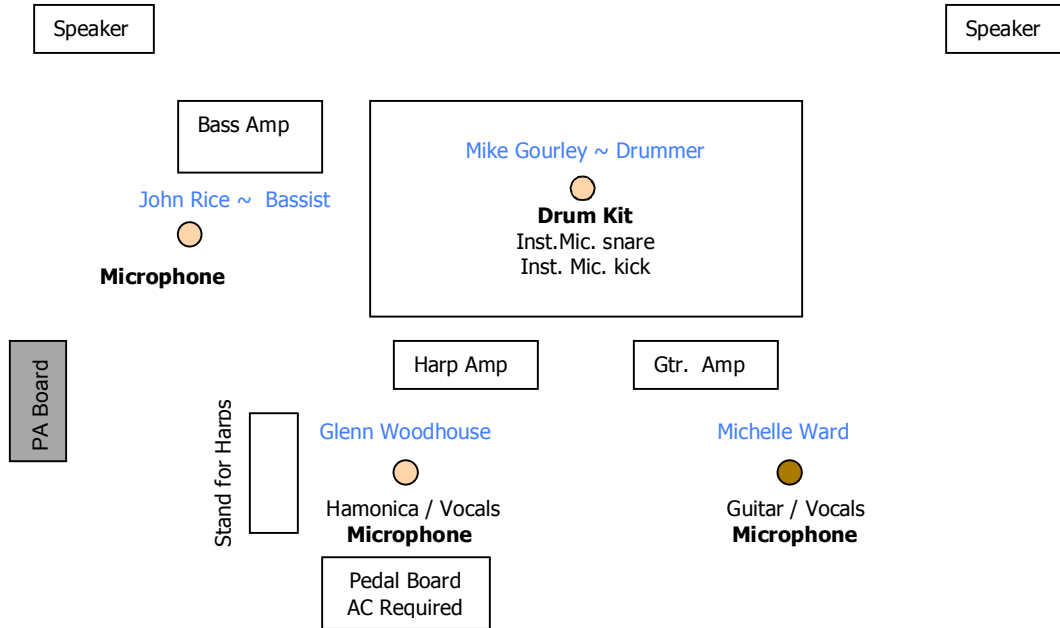

Stage Plot/Tech Rider

The ColdRail Blues Band

Stage Plot – small venue

Minimum space needs: 16'w x 12' d

Instrument Microphones**

- 1 guitar amplifier
- 1 harmonica/guitar amplifier
- 1 each for Kick and Snare
- OH Pair for Drum Kit

Instrument Out

- XLR from Bass Amp

**Instrument Mics optional in small venues – Check with Michelle Ward or Glenn Woodhouse

Vocal Microphones

- 2 on front line
- 1 half way back for Bassist (John)

AC

- 3 amplifiers in the back line
- 1 pedal board (for harmonica) on front line

Monitors

- 4 required

ADDITIONAL NOTES: If a Sound System is to be provided by **The ColdRail Blues Band**, the booking agent/venue agrees to provide adequate access to power utilities for performer's PA